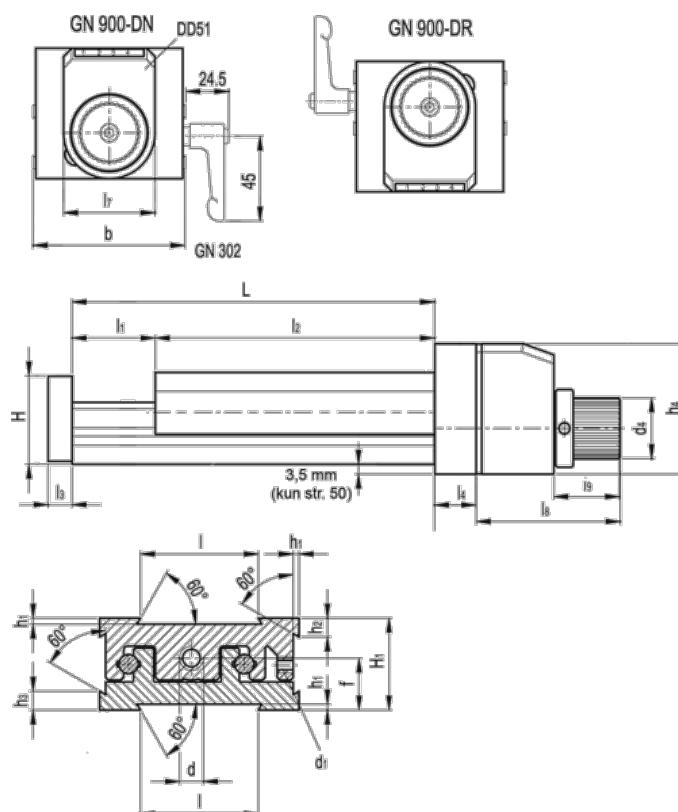

Article number: 20775032

Description: Adjustable slide unit
GN 900-120-235-75-DN-2

Measures

b = 120	h2 = 13.8	l7 = 33
d = M10x1	h3 = 13.8	l8 = 69
d1 = M5	h4 = 57	l9 = 41
d4 = 34	l = 80	
f = 26.3	L - l1 = 235-75	
H = 45.0	l2 = 160	
h1 = 2.0	l3 = 10	
H1 = 46	l4 = 18	